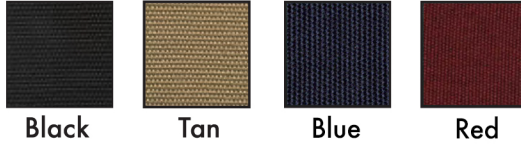

Convertible PARTS Interior Color Guide

Convertible Stayfast Canvas Tops

Vinyl Headliners

Cloth Headliners

Quality Carpet (Loop)

Basketweave & Squareweave Vinyl Seat Upholstery

Smooth Vinyl Upholstery

**Due to fabric variations and screen resolution, colors may slightly vary.*