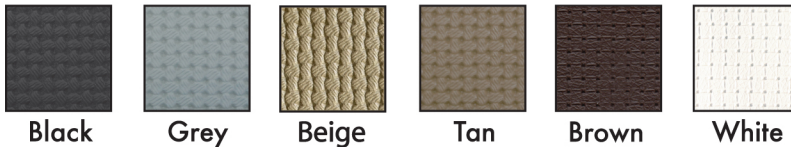

Convertible PARTS Interior Color Guide

Convertible Stayfast Canvas Tops

Vinyl Headliners

Cloth Headliners

Quality Carpet (Loop)

Basketweave & Squareweave Vinyl Seat Upholstery

Smooth Vinyl Upholstery

**Due to fabric variations and screen resolution, colors may slightly vary.*