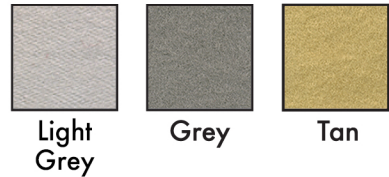

Convertible PARTS Interior Color Guide

Convertible Stayfast Canvas Tops

Vinyl Headliners

Cloth Headliners

Quality Carpet (Loop)

Basketweave & Squareweave Vinyl Seat Upholstery

Smooth Vinyl Upholstery

**Due to fabric variations and screen resolution, colors may slightly vary.*