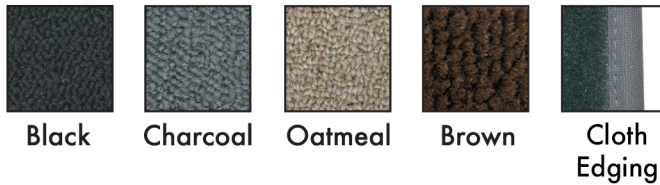

Convertible PARTS Interior Color Guide

Convertible Stayfast Canvas Tops

Vinyl Headliners

Cloth Headliners

Quality Carpet (Loop)

Basketweave & Squareweave Vinyl Seat Upholstery

Smooth Vinyl Upholstery

**Due to fabric variations and screen resolution, colors may slightly vary.*