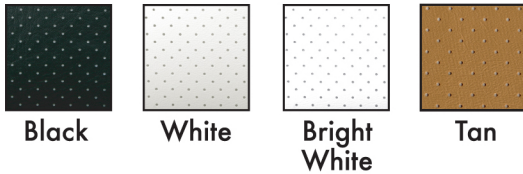

Convertible PARTS Interior Color Guide

Convertible Stayfast Canvas Tops

Vinyl Headliners

Cloth Headliners

Quality Carpet (Loop)

Basketweave & Squareweave Vinyl Seat Upholstery

Smooth Vinyl Upholstery

**Due to fabric variations and screen resolution, colors may slightly vary.*